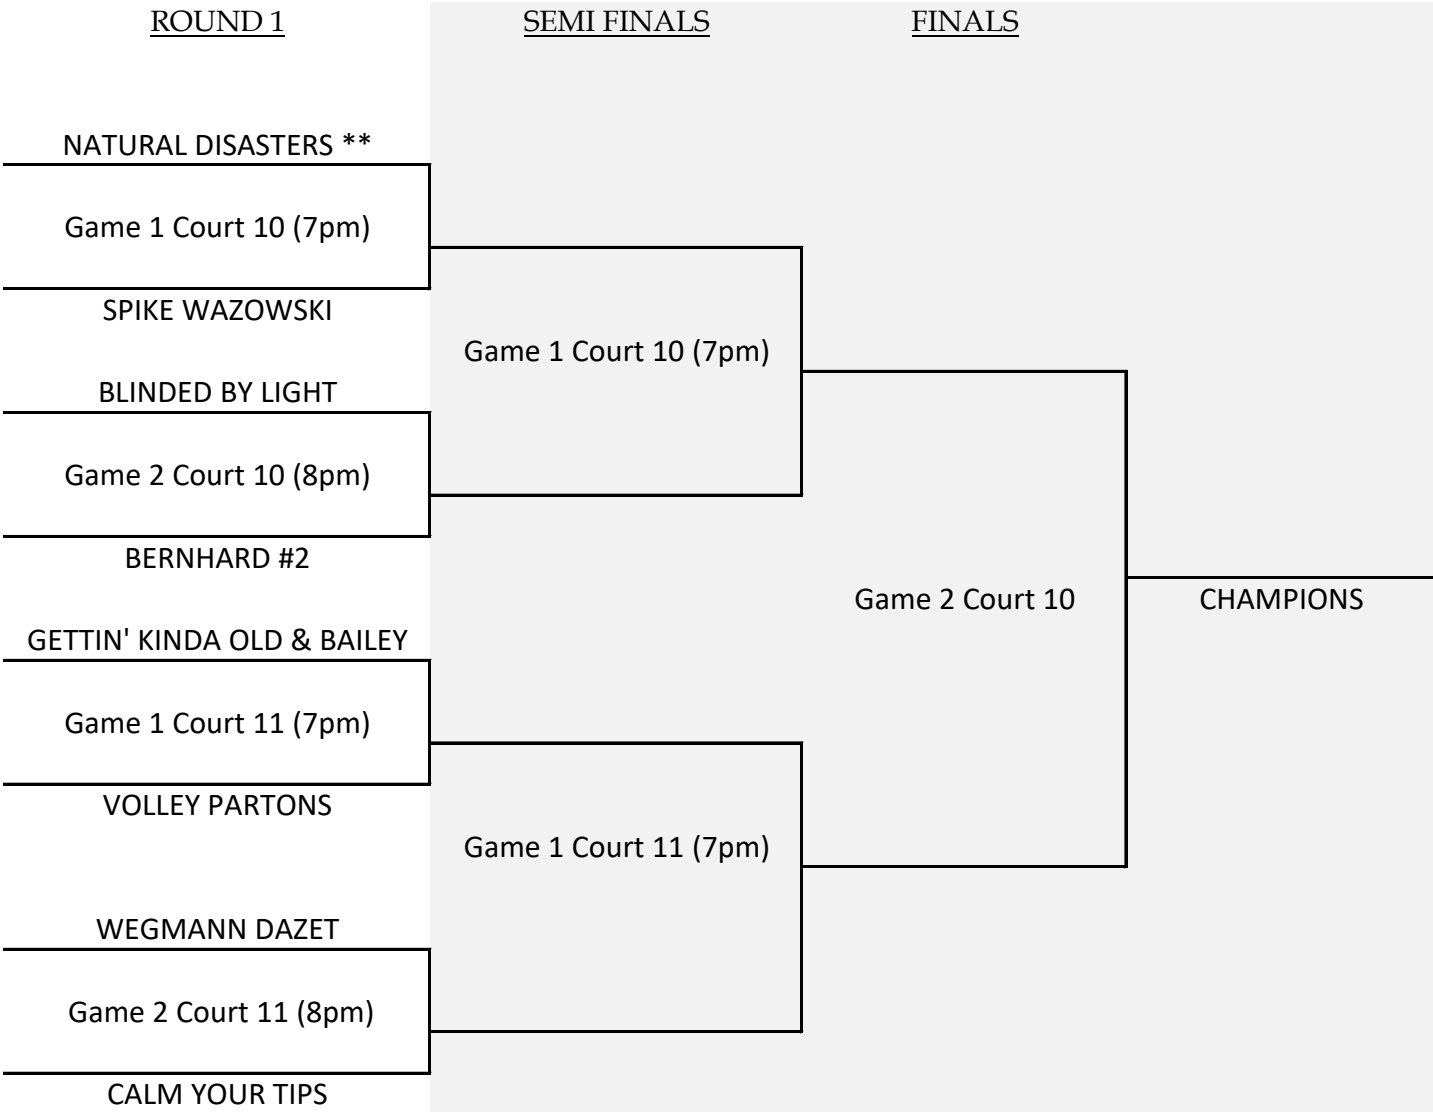

NATURAL DISASTERS \*\*

Game 1 Court 10 (7pm)

SPIKE WAZOWSKI

Game 1 Court 10 (7pm)

BLINDED BY LIGHT

Game 2 Court 10 (8pm)

BERNHARD #2

Game 2 Court 10

CHAMPIONS

GETTIN' KINDA OLD & BAILEY

Game 1 Court 11 (7pm)

VOLLEY PARTONS

Game 1 Court 11 (7pm)

WEGMANN DAZET

Game 2 Court 11 (8pm)

CALM YOUR TIPS

**THURSDAY SIXES FALL 2024 PLAYOFFS  
BRONZE DIVISION**

**Round 1 - Single game to 25 (Cap @30)**

**Semi & Finals - MATCHES**

**November 21st**

**December 5th**

ROUND 1

SEMI FINALS

FINALS

THE FLYING PICKLES \*\*

Game 3 Court 12  
(5 min after Game 2)

SWAMP BRASSIERES

Game 1 Court 12 (7pm)

BERNHARD #1

THE MUGGLES

Game 4 Court 12  
(5 min after Game 3)

WE SHOWED UP