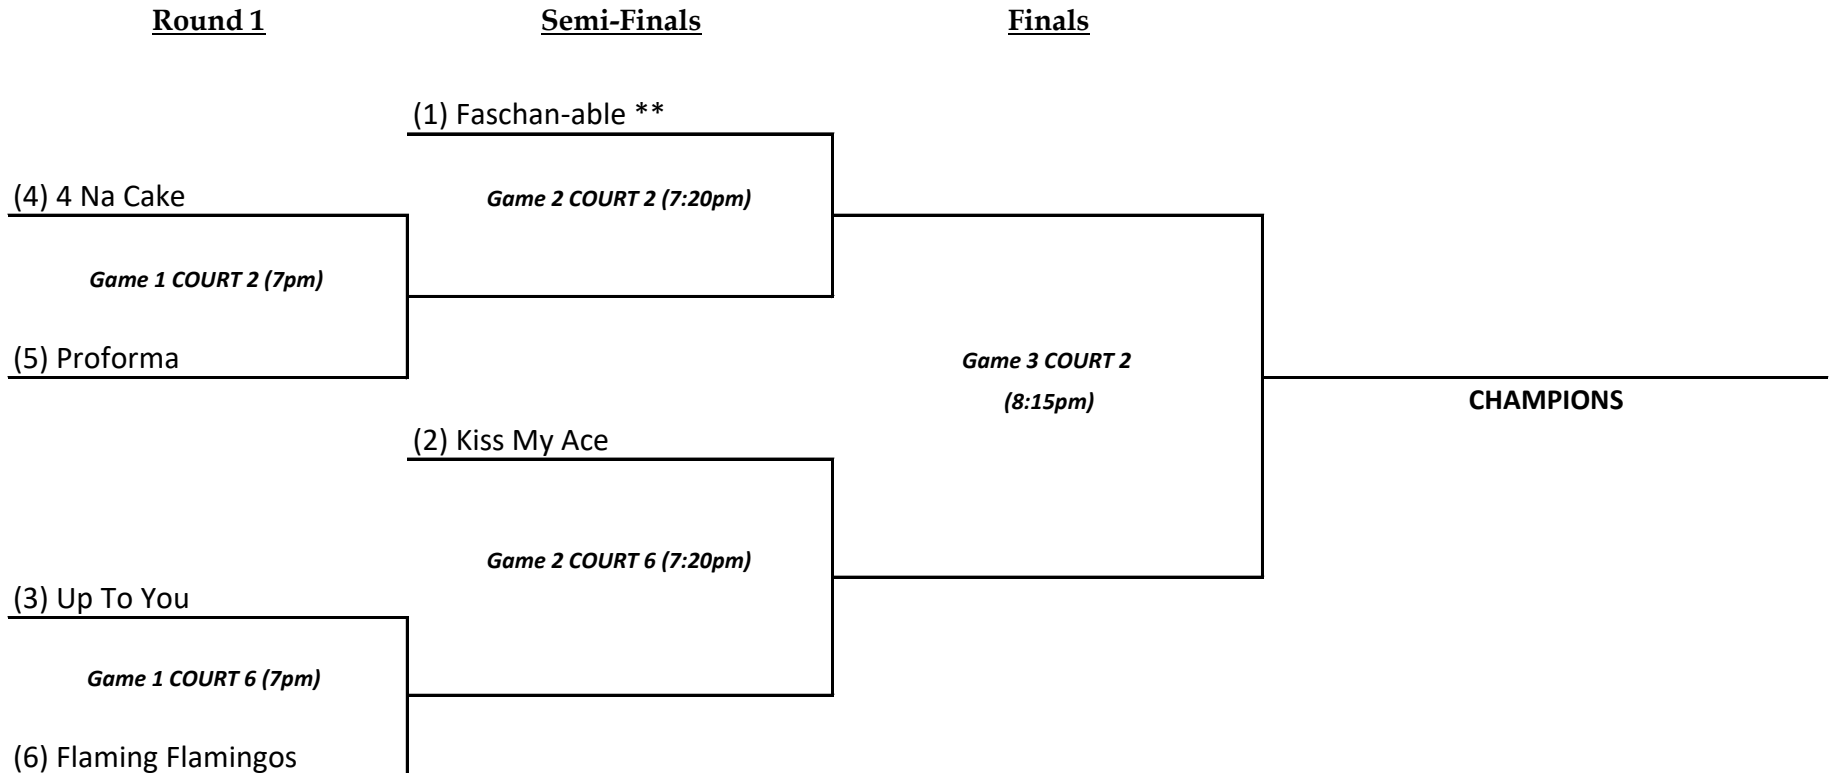

TUESDAY QUADS SPRING 2022 PLAYOFFS
GOLD DIVISION

First round: single set to 25 (CAP @ 30)
Semi's & Finals: Match

****BEST OF NET**

TUESDAY QUADS SPRING 2022 PLAYOFFS
SILVER DIVISION

First round: single set to 25 (CAP @ 30)
Semi's & Finals: Match

****BEST OF NET**

TUESDAY SIXES SPRING 2022 PLAYOFFS

First round: single set to 25 (CAP @ 30)
Semi's & Finals: Match

****BEST OF NET**