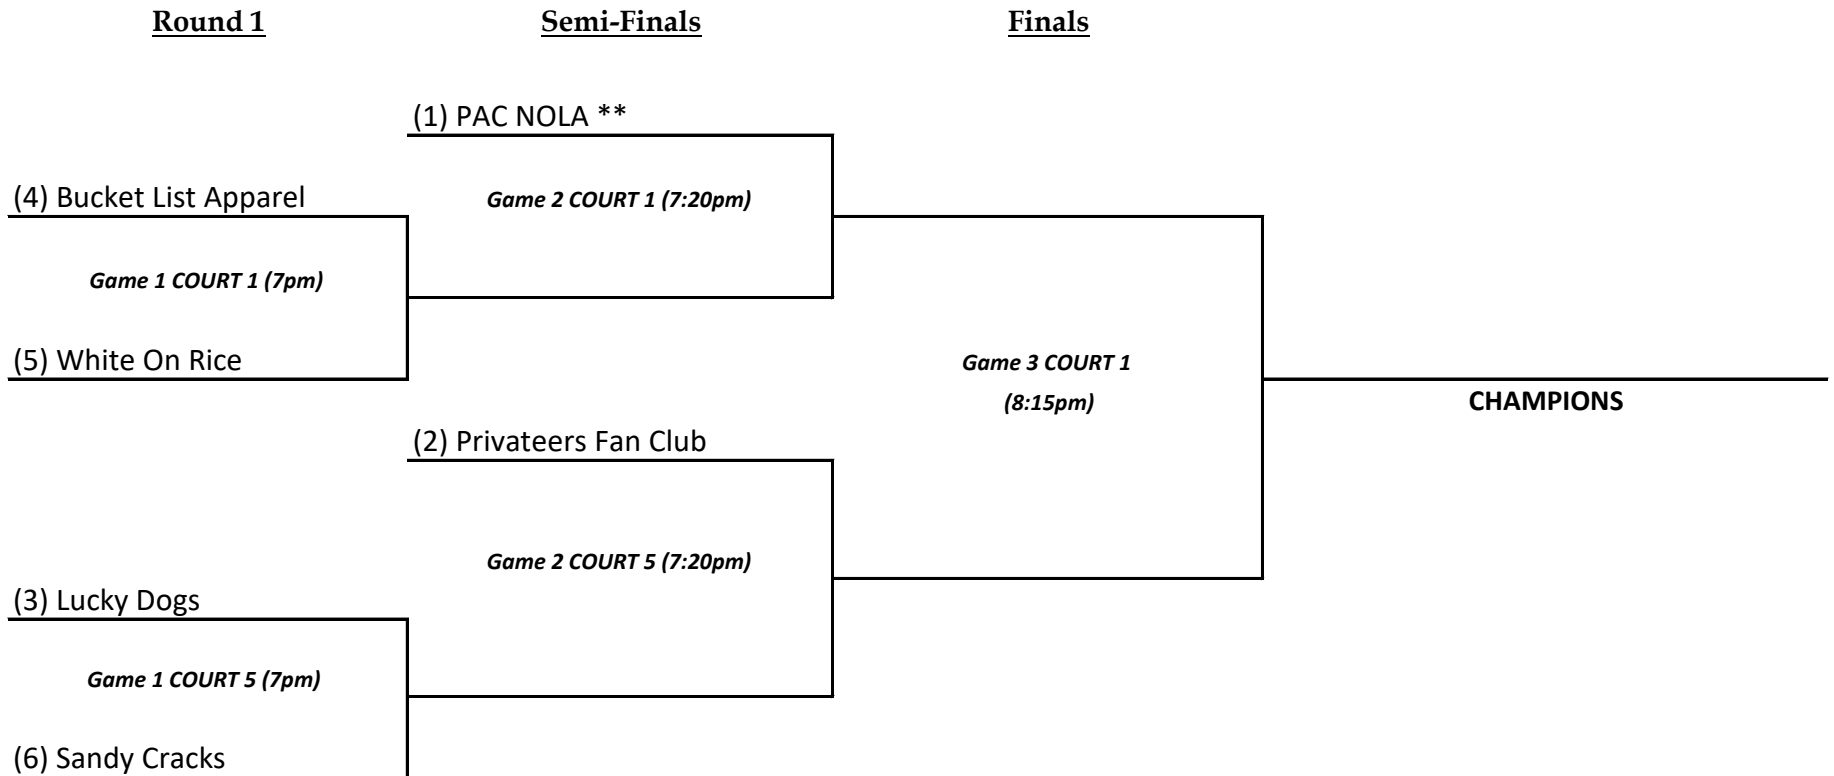

TUESDAY QUADS SPRING 2022 PLAYOFFS
GOLD DIVISION

First round: single set to 25 (CAP @ 30)
Semi's & Finals: Match

****BEST OF NET**

TUESDAY QUADS SPRING 2022 PLAYOFFS
SILVER DIVISION

First round: single set to 25 (CAP @ 30)
Semi's & Finals: Match

****BEST OF NET**

TUESDAY SIXES SPRING 2022 PLAYOFFS

First round: single set to 25 (CAP @ 30)
Semi's & Finals: Match

****BEST OF NET**