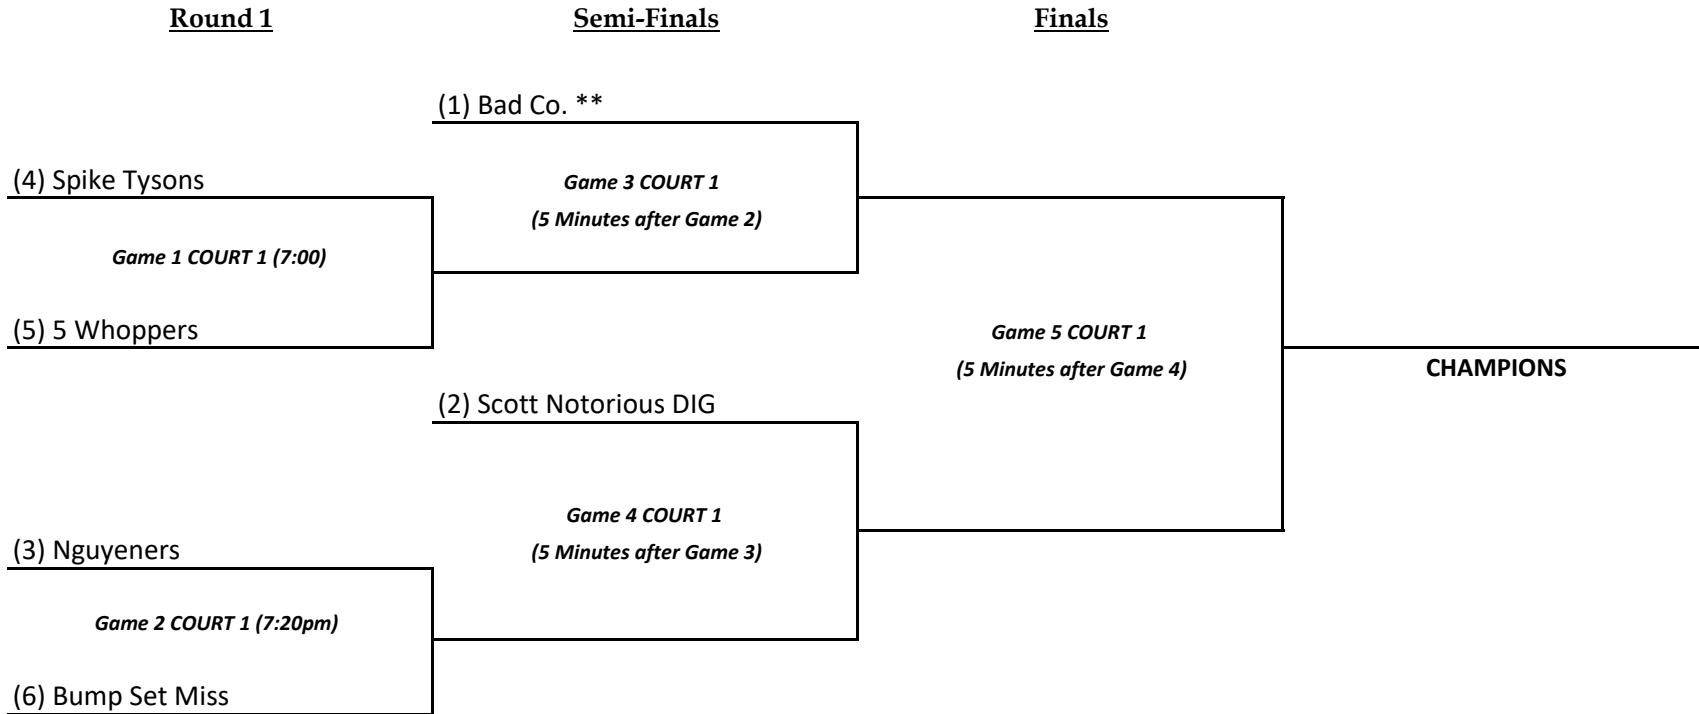

FRIDAY SPRING 2022 PLAYOFFS
CO-ED QUADS

First round: single set to 25 (CAP @ 30)
Semi's & Finals: Match

****BEST OF NET**

FRIDAY SIXES SPRING 2022 PLAYOFFS
GOLD DIVISION

First Round: Single game to 25 (Cap @ 30)
Semi and Finals: Match

****BEST OF NET**

FRIDAY SIXES SPRING 2022 PLAYOFFS
SILVER DIVISION

First Round: Single game to 25 (Cap @ 30)
Semi and Finals: Match

****BEST OF NET**

FRIDAY SIXES SPRING 2022 PLAYOFFS
BRONZE DIVISION

****BEST OF NET**

First Round: Single game to 25 (Cap @ 30)
Semi and Finals: Match