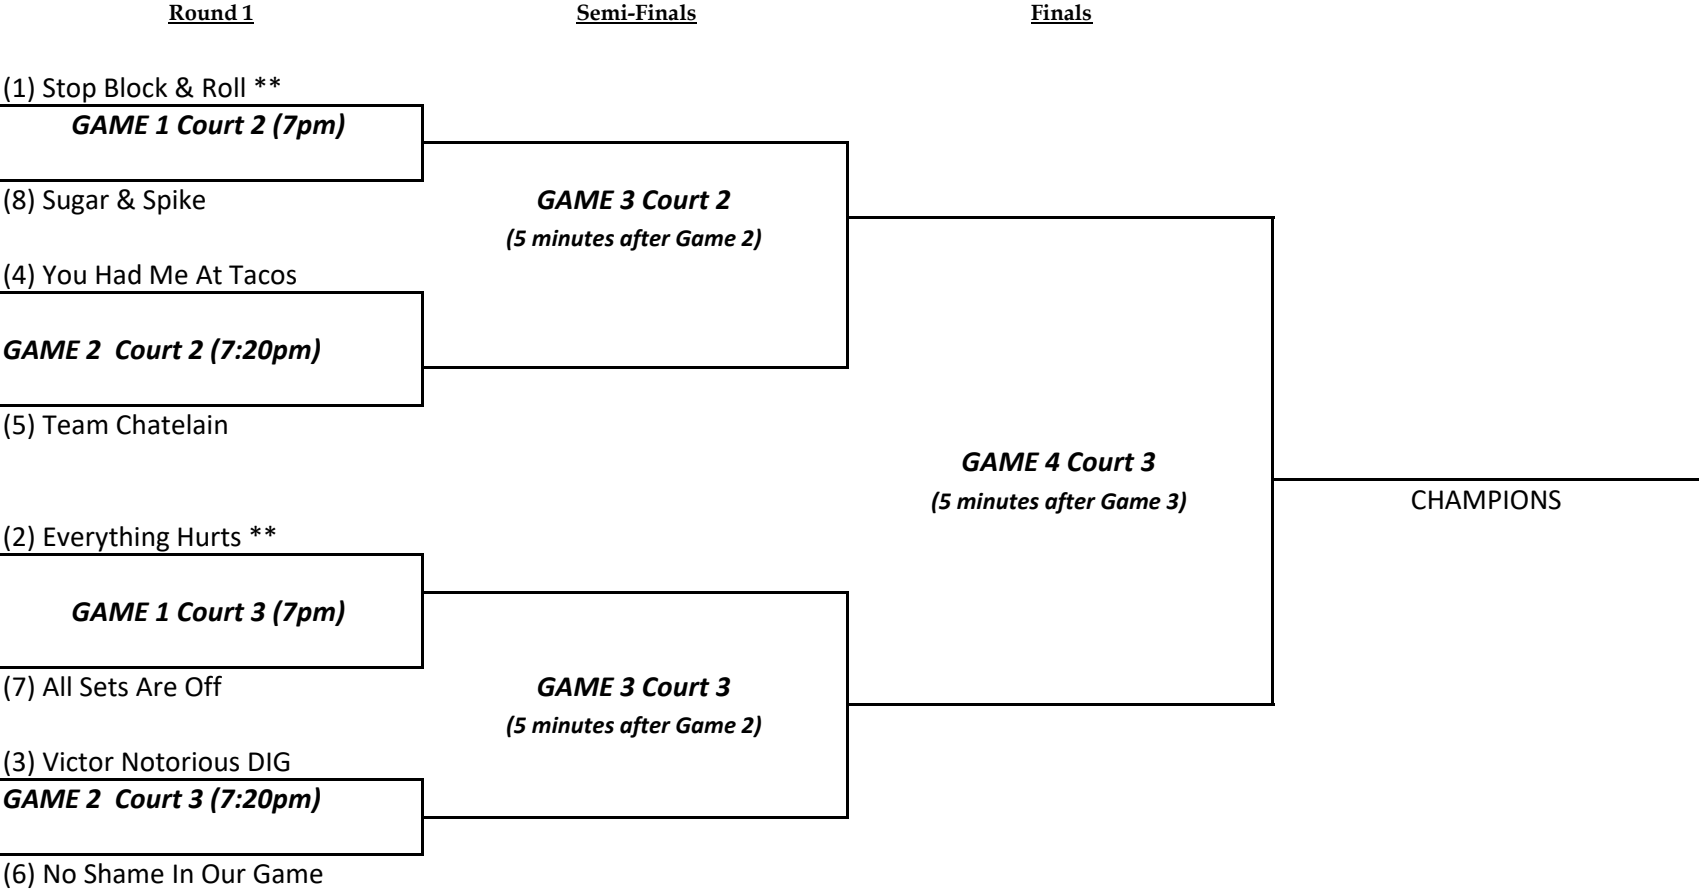

FRIDAY SPRING 2022 PLAYOFFS
CO-ED QUADS

First round: single set to 25 (CAP @ 30)
Semi's & Finals: Match

****BEST OF NET**

FRIDAY SIXES SPRING 2022 PLAYOFFS
GOLD DIVISION

First Round: Single game to 25 (Cap @ 30)
Semi and Finals: Match

****BEST OF NET**

FRIDAY SIXES SPRING 2022 PLAYOFFS
SILVER DIVISION

First Round: Single game to 25 (Cap @ 30)
Semi and Finals: Match

****BEST OF NET**

FRIDAY SIXES SPRING 2022 PLAYOFFS
BRONZE DIVISION

****BEST OF NET**

First Round: Single game to 25 (Cap @ 30)
Semi and Finals: Match