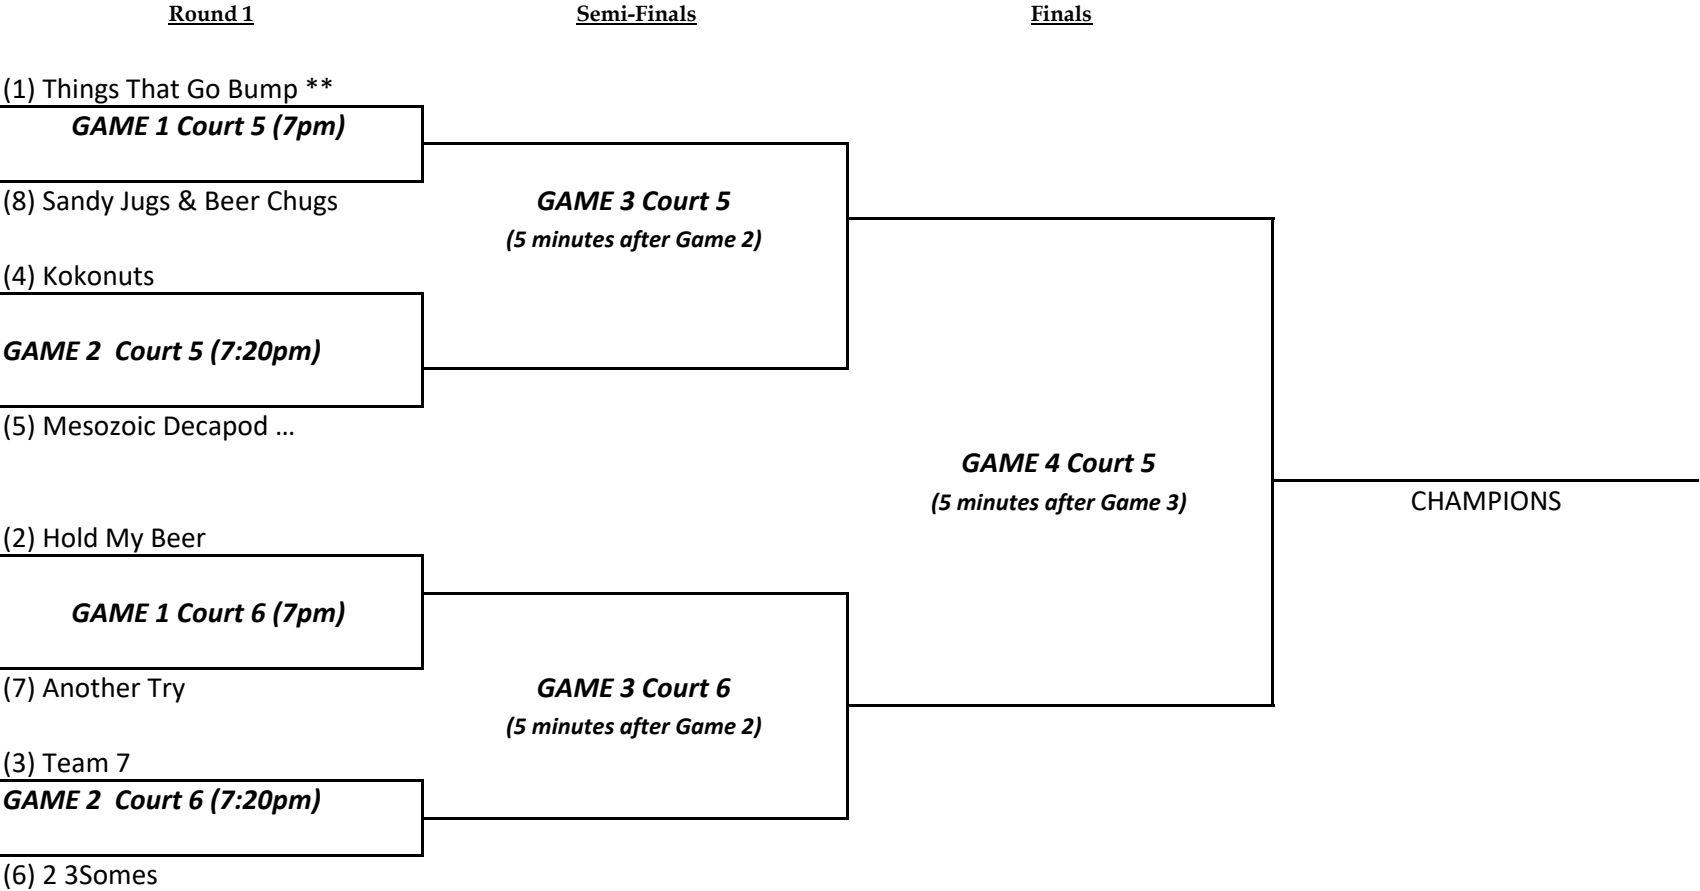

FRIDAY SPRING 2022 PLAYOFFS
CO-ED QUADS

First round: single set to 25 (CAP @ 30)
Semi's & Finals: Match

****BEST OF NET**

FRIDAY SIXES SPRING 2022 PLAYOFFS
GOLD DIVISION

First Round: Single game to 25 (Cap @ 30)
Semi and Finals: Match

****BEST OF NET**

FRIDAY SIXES SPRING 2022 PLAYOFFS
SILVER DIVISION

First Round: Single game to 25 (Cap @ 30)
Semi and Finals: Match

****BEST OF NET**

FRIDAY SIXES SPRING 2022 PLAYOFFS
BRONZE DIVISION

****BEST OF NET**

First Round: Single game to 25 (Cap @ 30)
Semi and Finals: Match